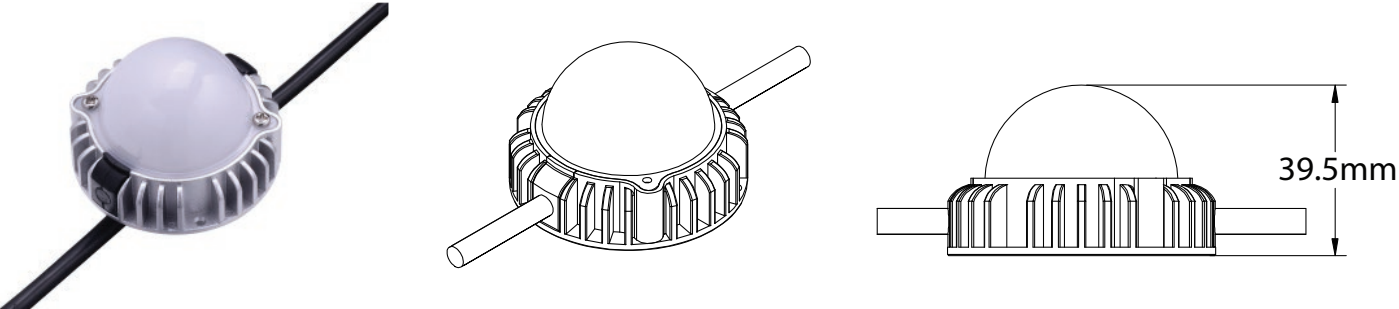

Accessories - Frosted Dome Cover

Tolerance for dimensions = ± 2.5mm

All specifications are subjected to change without notice.