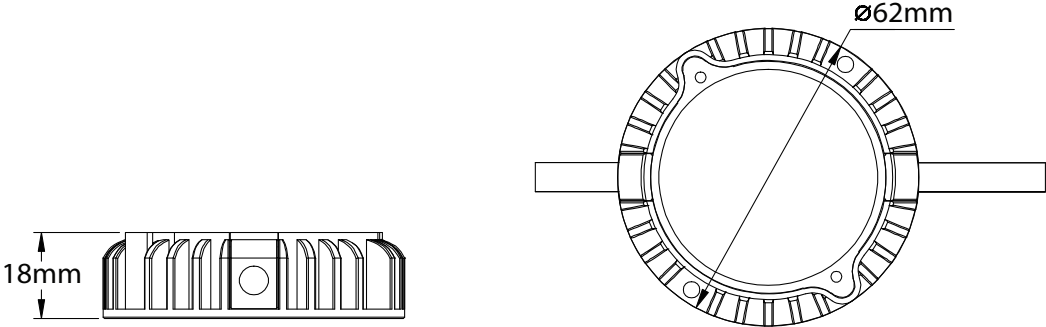

**Features**

- 2.8W LED Dot Starion 3W
- Aluminium housing with plastic cover
- RGB and mono color of 3000K, 4000K and 6500K with 120° beam angles
- IP67 rated and UV resistant
- DMX512 control system and TTL controller

**Technical Specifications**

Product Name		AC-AZ5-DA-BxNAFO	AC-AZ5-DA-BxBAFO	AC-AZ5-DA-BxCAFO	AC-AZ5-DA-BxGAFO
Picture/ display	Brightness	-	240lm	240lm	240lm
	LED type	SMD	SMD	SMD	SMD
	Beam angle	120°	120°	120°	120°
	Color	RGB	3000K	4000K	6500K
Environmental	Operating temperature	-35°C to +50°C	-35°C to +50°C	-35°C to +50°C	-35°C to +50°C
	Operating humidity range	0% - 90% RH	0% - 90% RH	0% - 90% RH	0% - 90% RH
	Ingress protection	IP67	IP67	IP67	IP67
	LED lifetime	50,000 hrs	50,000 hrs	50,000 hrs	50,000 hrs
Power	Mains input	24VDC	24VDC	24VDC	24VDC
	Power consumption maximum	2.8W	2.8W	2.8W	2.8W
Physical	Housing	Aluminium	Aluminium	Aluminium	Aluminium
	Cover (optional)	Plastic	Plastic	Plastic	Plastic
	Dimension	62 (dia.) x 18 (H)mm	62 (dia.) x 18 (H)mm	62 (dia.) x 18 (H)mm	62 (dia.) x 18 (H)mm
	Weight (g)	96g	96g	96g	96g
Control	Control system	DMX512	DMX512/ Standard	DMX512/ Standard	DMX512/ Standard

All specifications are subjected to change without notice.

Technical Drawing

Unit : mm

Tolerance for dimensions = ± 2.5mm

Accessories - Frosted Dome Cover

Tolerance for dimensions = ± 2.5mm

All specifications are subjected to change without notice.