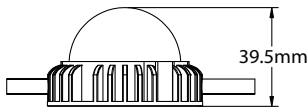

**Technical Drawing**

**Accessories - Dome Cover**

**Technical Specifications**

Article Number	AC-AZ8-DA-BAMJY0	AC-AZ8-DA-BA2JY0
<b>Optical</b>		
LED	SMD LED	SMD LED
Field angle	Vertical 120° Horizontal 120°	Vertical 120° Horizontal 120°
Color	3000K	RGBW
CRI	90	90
Pitch range	50 - 5000 mm	50 - 5000 mm
<b>Environmental</b>		
Operating temperature	-35°C - 45°C	-35°C - 45°C
Operating humidity range	0 - 90% RH	0 - 90% RH
Ingress protection	IP67	IP67
LED lifetime	50,000 hrs	50,000 hrs
<b>Power</b>		
Mains input	24VDC	24VDC
Power consumption maximum	5W max	5W max
Power consumption typical	4W	4W
<b>Physical</b>		
Housing color	Aluminium	Aluminium
Lens	Milky / Transparent dome cover	Milky / Transparent dome cover
<b>Control</b>		
Control system	DMX512	DMX512