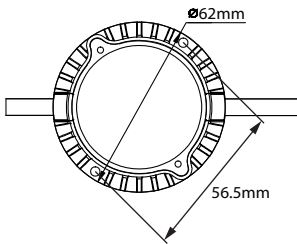

**Technical Drawing**

**Accessories - Dome Cover**

**Technical Specifications**

Article Number	AC-AZ8-DA-BAMJY0	AC-AZ8-DA-BA2JY0
<b>Optical</b>		
LED	SMD LED	SMD LED
Field angle	Vertical 120° Horizontal 120°	Vertical 120° Horizontal 120°
Color	3000K	RGBW
CRI	90	90
Pitch range	50 - 5000 mm	50 - 5000 mm
<b>Environmental</b>		
Operating temperature	-35°C - 45°C	-35°C - 45°C
Operating humidity range	0 - 90% RH	0 - 90% RH
Ingress protection	IP67	IP67
LED lifetime	50,000 hrs	50,000 hrs
<b>Power</b>		
Mains input	24VDC	24VDC
Power consumption maximum	5W max	5W max
Power consumption typical	4W	4W
<b>Physical</b>		
Housing color	Aluminium	Aluminium
Lens	Milky / Transparent dome cover	Milky / Transparent dome cover
<b>Control</b>		
Control system	DMX512	DMX512