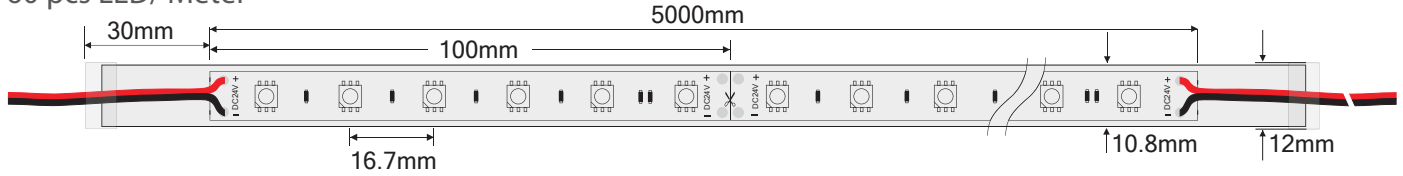

LED FLEXIBLE STRIP FLEXION SLEEVE

Dimension Chart

SMD 3528

60 pcs LED/ Meter