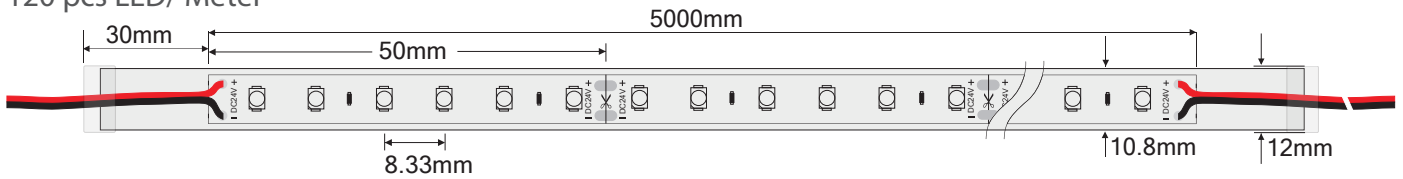

120 pcs LED/ Meter