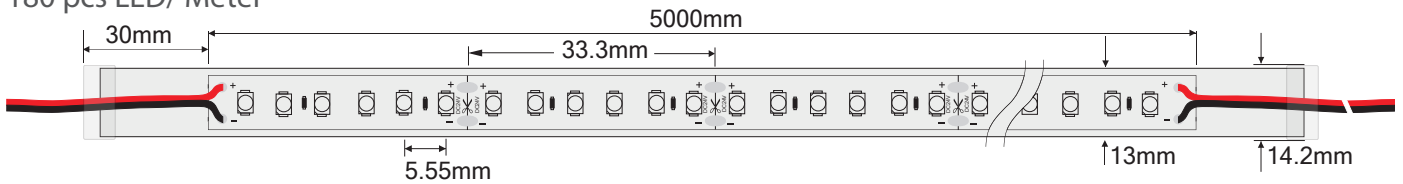

### SMD 3528

Article Number		AD-AEG-FA-BCyAF3**	AD-AEE-FA-BCyAF3**	AD-AEC-FA-BCyAF3**
Optical	Brightness	320lm/ Meter <sup>1</sup> , 250lm/ Meter <sup>2</sup>	640lm/ Meter <sup>1</sup> , 500lm/ Meter <sup>2</sup>	960lm/ Meter <sup>1</sup> , 750lm/ Meter <sup>2</sup>
	LED type	SMD 3528	SMD 3528	SMD 3528
	Beam angle	120°	120°	120°
Environmental	Operating temperature	-20°C - 40°C	-20°C - 40°C	-20°C - 40°C
	Operating humidity range	0 - 90%RH	0 - 90%RH	0 - 90%RH
	Ingress protection	IP68	IP68	IP68
	LED lifetime	50,000Hours	50,000Hours	50,000Hours
Power	Mains input	24VDC	24VDC	24VDC
	Power consumption maximum	5W/ Meter	10W/ Meter	15W/ Meter
Physical	Number of LEDs	60 pcs/ Meter	120 pcs/ Meter	180 pcs/ Meter
	Housing	Polymer	Polymer	Polymer
	Cover	Polymer	Polymer	Polymer
	Dimensions	10.8(W) x 5(H) mm	10.8(W) x 5(H) mm	13(W) x 5.2(H) mm

### SMD 5050

Article Number		AD-AEK-FA-BCyAF1**	AD-AEL-FA-BCyAF1**	AD-AEC-FA-BCyAF1**
Optical	Brightness	480lm/ Meter <sup>1</sup> , 375lm/ Meter <sup>2</sup>	768lm/ Meter <sup>1</sup> , 600lm/ Meter <sup>2</sup>	960lm/ Meter <sup>1</sup> , 750lm/ Meter <sup>2</sup>
	LED type	SMD 5050	SMD 5050	SMD 5050
	Beam angle	120°	120°	120°
Environmental	Operating temperature	-20°C - 40°C	-20°C - 40°C	-20°C - 40°C
	Operating humidity range	0 - 90%RH	0 - 90%RH	0 - 90%RH
	Ingress protection	IP68	IP68	IP68
	LED lifetime	50,000Hours	50,000Hours	50,000Hours
Power	Mains input	24VDC	24VDC	24VDC
	Power consumption maximum	7W/ Meter	12W/ Meter	15W/ Meter
Physical	Number of LEDs	30 pcs/ Meter	48 pcs/ Meter	60 pcs/ Meter
	Housing	Polymer	Polymer	Polymer
	Cover	Polymer	Polymer	Polymer
	Dimensions	13(W) x 5.2(H) mm	13(W) x 5.2(H) mm	13(W) x 5.2(H) mm

## Dimension Chart

SMD 3528

60 pcs LED/ Meter

120 pcs LED/ Meter

180 pcs LED/ Meter

SMD 5050

30 pcs LED/ Meter

48 pcs LED/ Meter