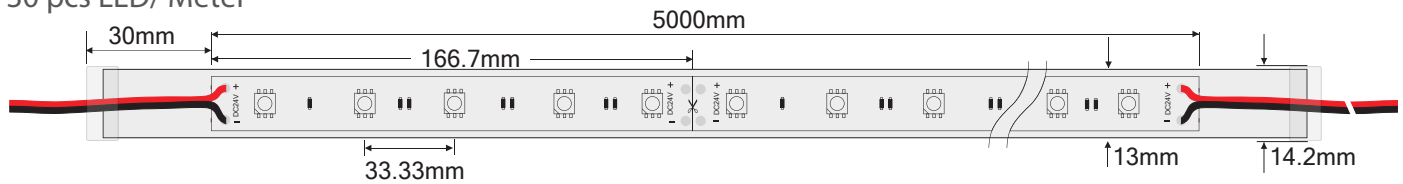

### SMD 3528

Article Number		AD-AEG-FA-BCyAF3**	AD-AEE-FA-BCyAF3**	AD-AEC-FA-BCyAF3**
Optical	Brightness	320lm/ Meter <sup>1</sup> , 250lm/ Meter <sup>2</sup>	640lm/ Meter <sup>1</sup> , 500lm/ Meter <sup>2</sup>	960lm/ Meter <sup>1</sup> , 750lm/ Meter <sup>2</sup>
	LED type	SMD 3528	SMD 3528	SMD 3528
	Beam angle	120°	120°	120°
Environmental	Operating temperature	-20°C - 40°C	-20°C - 40°C	-20°C - 40°C
	Operating humidity range	0 - 90%RH	0 - 90%RH	0 - 90%RH
	Ingress protection	IP68	IP68	IP68
	LED lifetime	50,000Hours	50,000Hours	50,000Hours
Power	Mains input	24VDC	24VDC	24VDC
	Power consumption maximum	5W/ Meter	10W/ Meter	15W/ Meter
Physical	Number of LEDs	60 pcs/ Meter	120 pcs/ Meter	180 pcs/ Meter
	Housing	Polymer	Polymer	Polymer
	Cover	Polymer	Polymer	Polymer
	Dimensions	10.8(W) x 5(H) mm	10.8(W) x 5(H) mm	13(W) x 5.2(H) mm

### SMD 5050

Article Number		AD-AEK-FA-BCyAF1**	AD-AEL-FA-BCyAF1**	AD-AEC-FA-BCyAF1**
Optical	Brightness	480lm/ Meter <sup>1</sup> , 375lm/ Meter <sup>2</sup>	768lm/ Meter <sup>1</sup> , 600lm/ Meter <sup>2</sup>	960lm/ Meter <sup>1</sup> , 750lm/ Meter <sup>2</sup>
	LED type	SMD 5050	SMD 5050	SMD 5050
	Beam angle	120°	120°	120°
Environmental	Operating temperature	-20°C - 40°C	-20°C - 40°C	-20°C - 40°C
	Operating humidity range	0 - 90%RH	0 - 90%RH	0 - 90%RH
	Ingress protection	IP68	IP68	IP68
	LED lifetime	50,000Hours	50,000Hours	50,000Hours
Power	Mains input	24VDC	24VDC	24VDC
	Power consumption maximum	7W/ Meter	12W/ Meter	15W/ Meter
Physical	Number of LEDs	30 pcs/ Meter	48 pcs/ Meter	60 pcs/ Meter
	Housing	Polymer	Polymer	Polymer
	Cover	Polymer	Polymer	Polymer
	Dimensions	13(W) x 5.2(H) mm	13(W) x 5.2(H) mm	13(W) x 5.2(H) mm

## Dimension Chart

SMD 3528

60 pcs LED/ Meter

120 pcs LED/ Meter

180 pcs LED/ Meter

SMD 5050

30 pcs LED/ Meter

48 pcs LED/ Meter