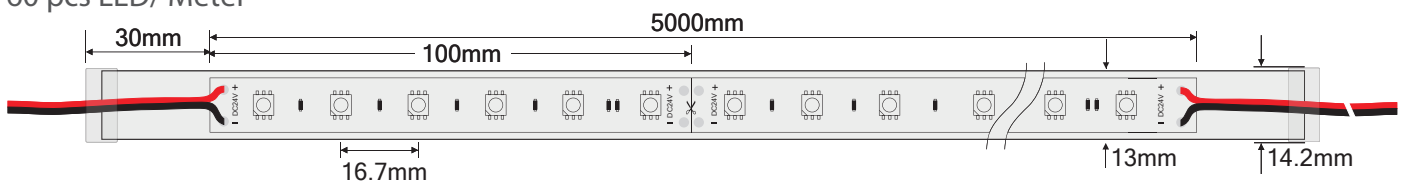

Note:

1. Tolerance for dimensions = $\pm 1\text{mm}$