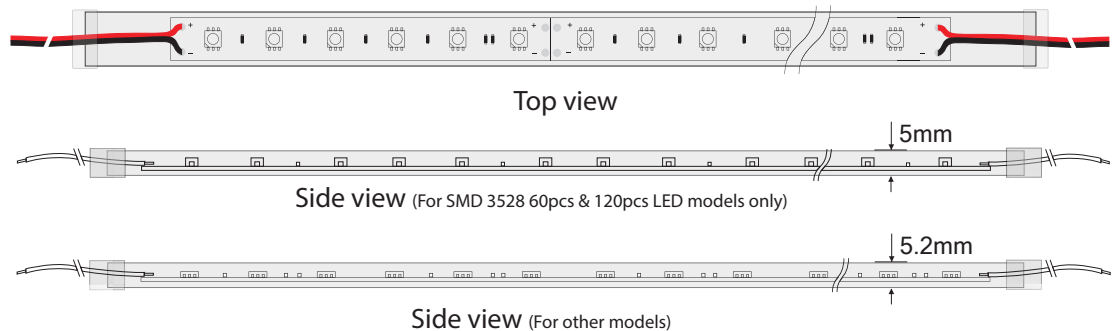

CERTIFICATIONS

- CE
- RoHS

Note:
For more details, please refer to Dimension Chart in Pg3