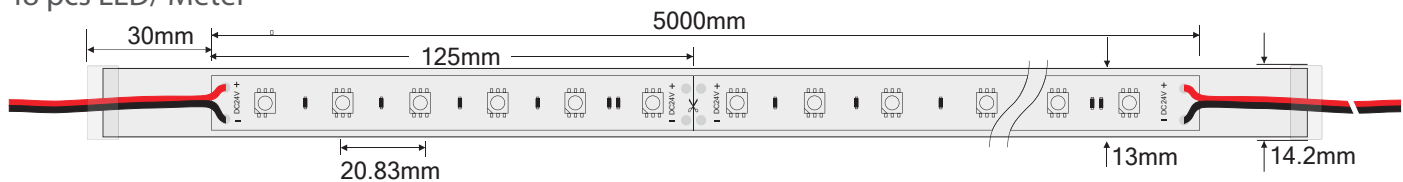

### SMD 3528

Article Number		AD-AEG-FA-BCyAF3**	AD-AEE-FA-BCyAF3**	AD-AEC-FA-BCyAF3**
Optical	Brightness	320lm/ Meter <sup>1</sup> , 250lm/ Meter <sup>2</sup>	640lm/ Meter <sup>1</sup> , 500lm/ Meter <sup>2</sup>	960lm/ Meter <sup>1</sup> , 750lm/ Meter <sup>2</sup>
	LED type	SMD 3528	SMD 3528	SMD 3528
	Beam angle	120°	120°	120°
Environmental	Operating temperature	-20°C - 40°C	-20°C - 40°C	-20°C - 40°C
	Operating humidity range	0 - 90%RH	0 - 90%RH	0 - 90%RH
	Ingress protection	IP68	IP68	IP68
	LED lifetime	50,000Hours	50,000Hours	50,000Hours
Power	Mains input	24VDC	24VDC	24VDC
	Power consumption maximum	5W/ Meter	10W/ Meter	15W/ Meter
Physical	Number of LEDs	60 pcs/ Meter	120 pcs/ Meter	180 pcs/ Meter
	Housing	Polymer	Polymer	Polymer
	Cover	Polymer	Polymer	Polymer
	Dimensions	10.8(W) x 5(H) mm	10.8(W) x 5(H) mm	13(W) x 5.2(H) mm

### SMD 5050

Article Number		AD-AEK-FA-BCyAF1**	AD-AEL-FA-BCyAF1**	AD-AEC-FA-BCyAF1**
Optical	Brightness	480lm/ Meter <sup>1</sup> , 375lm/ Meter <sup>2</sup>	768lm/ Meter <sup>1</sup> , 600lm/ Meter <sup>2</sup>	960lm/ Meter <sup>1</sup> , 750lm/ Meter <sup>2</sup>
	LED type	SMD 5050	SMD 5050	SMD 5050
	Beam angle	120°	120°	120°
Environmental	Operating temperature	-20°C - 40°C	-20°C - 40°C	-20°C - 40°C
	Operating humidity range	0 - 90%RH	0 - 90%RH	0 - 90%RH
	Ingress protection	IP68	IP68	IP68
	LED lifetime	50,000Hours	50,000Hours	50,000Hours
Power	Mains input	24VDC	24VDC	24VDC
	Power consumption maximum	7W/ Meter	12W/ Meter	15W/ Meter
Physical	Number of LEDs	30 pcs/ Meter	48 pcs/ Meter	60 pcs/ Meter
	Housing	Polymer	Polymer	Polymer
	Cover	Polymer	Polymer	Polymer
	Dimensions	13(W) x 5.2(H) mm	13(W) x 5.2(H) mm	13(W) x 5.2(H) mm

## Dimension Chart

SMD 3528

60 pcs LED/ Meter

120 pcs LED/ Meter

180 pcs LED/ Meter

SMD 5050

30 pcs LED/ Meter

48 pcs LED/ Meter