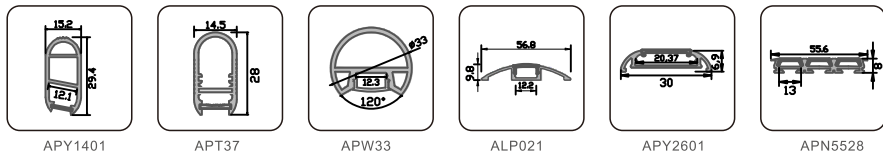

Support 0~10V, Bluetooth dimming

1. Mini LED Profile

2. LED Profile for Auxiliary Lighting

2.LED Profile for Auxiliary Lighting

3.Waterproof LED Profile

4. Inground LED Profile

5. LED Profile for Wardrobe and Cabinet Light

6. LED Profile for Dry-wall

7.LED Profile for Tube Light

8.LED Profile for Step Light

9.LED Profile for Skirting Board

10.LED Profile For Up & Down Lighting

11.LED Profile for Corner

12.Driver-In LED Profile for Main Lighting