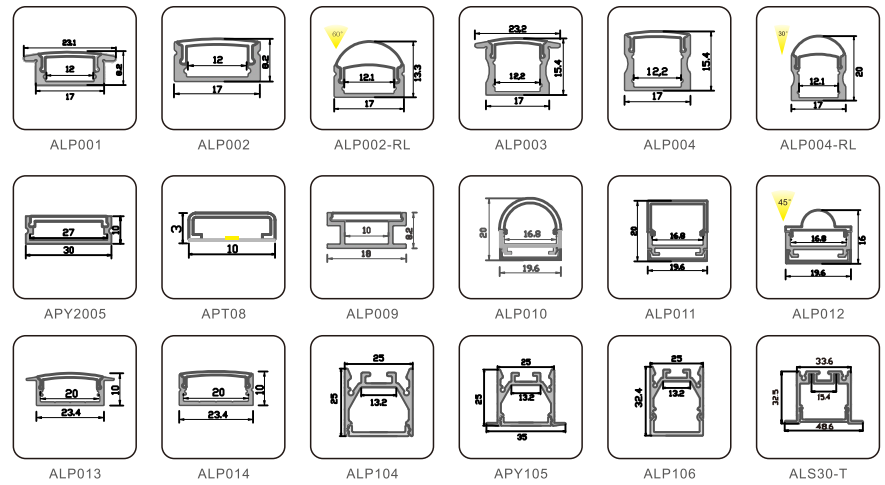

LED ALUMINUM PROFILE LED LINEAR LIGHTING

AL6063-T5 aluminum profile with high-quality surface treatment and three optional colors of black, white and silver.

High light transmission diffuser makes dots free LED linear lighting. Customized size, structure, length and color is warmly welcome.

Support 0~10V, Bluetooth dimming

1. Mini LED Profile

2. LED Profile for Auxiliary Lighting

2.LED Profile for Auxiliary Lighting

3.Waterproof LED Profile

4. Inground LED Profile

5. LED Profile for Wardrobe and Cabinet Light

6. LED Profile for Dry-wall

7.LED Profile for Tube Light

8.LED Profile for Step Light

9.LED Profile for Skirting Board

10.LED Profile For Up & Down Lighting

11.LED Profile for Corner

12.Driver-In LED Profile for Main Lighting