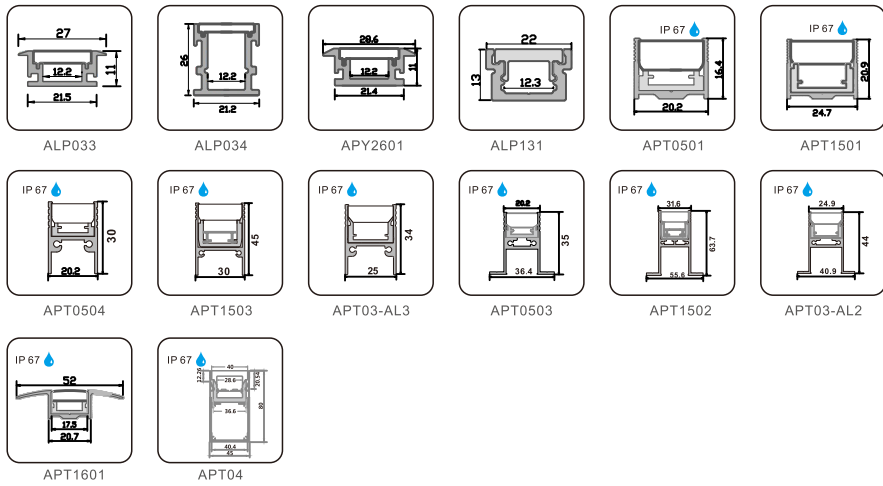

LED ALUMINUM PROFILE LED LINEAR LIGHTING

AL6063-T5 aluminum profile with high-quality surface treatment and three optional colors of black, white and silver.

High light transmission diffuser makes dots free LED linear lighting. Customized size, structure, length and color is warmly welcome.

Support 0~10V, Bluetooth dimming

1. Mini LED Profile

2. LED Profile for Auxiliary Lighting

2.LED Profile for Auxiliary Lighting

3.Waterproof LED Profile

4. Inground LED Profile

5. LED Profile for Wardrobe and Cabinet Light

6. LED Profile for Dry-wall

7.LED Profile for Tube Light

8.LED Profile for Step Light

9.LED Profile for Skirting Board

10.LED Profile For Up & Down Lighting

11.LED Profile for Corner

12.Driver-In LED Profile for Main Lighting

13. Big Power LED Profile for Main Lighting

14. LED Profile for Wall & Ceiling Lighting