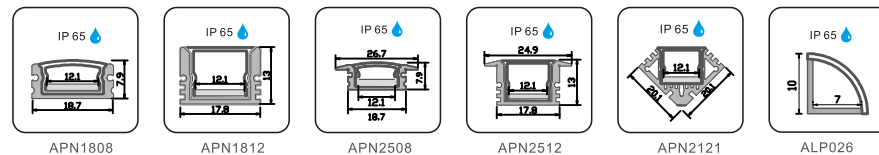

Support 0~10V, Bluetooth dimming

1. Mini LED Profile

2. LED Profile for Auxiliary Lighting

2.LED Profile for Auxiliary Lighting

3.Waterproof LED Profile

4. Inground LED Profile

5. LED Profile for Wardrobe and Cabinet Light

6. LED Profile for Dry-wall

7.LED Profile for Tube Light

8.LED Profile for Step Light

9.LED Profile for Skirting Board

10.LED Profile For Up & Down Lighting

11.LED Profile for Corner

12.Driver-In LED Profile for Main Lighting