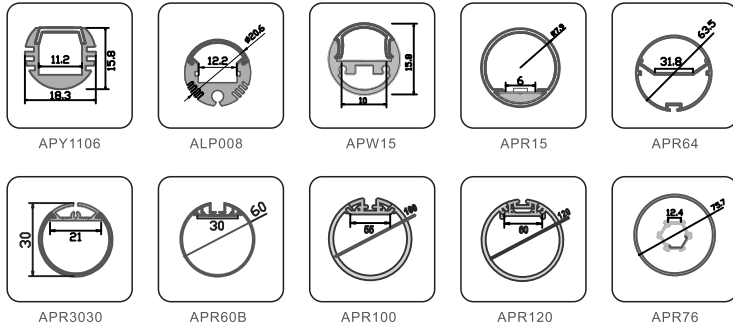

LED ALUMINUM PROFILE LED LINEAR LIGHTING

AL6063-T5 aluminum profile with high-quality surface treatment and three optional colors of black, white and silver.

High light transmission diffuser makes dots free LED linear lighting. Customized size, structure, length and color is warmly welcome.

Support 0~10V, Bluetooth dimming

1. Mini LED Profile

2. LED Profile for Auxiliary Lighting

2.LED Profile for Auxiliary Lighting

3.Waterproof LED Profile

4. Inground LED Profile

5. LED Profile for Wardrobe and Cabinet Light

6. LED Profile for Dry-wall

7.LED Profile for Tube Light

8.LED Profile for Step Light

9.LED Profile for Skirting Board

10.LED Profile For Up & Down Lighting

11.LED Profile for Corner

12.Driver-In LED Profile for Main Lighting