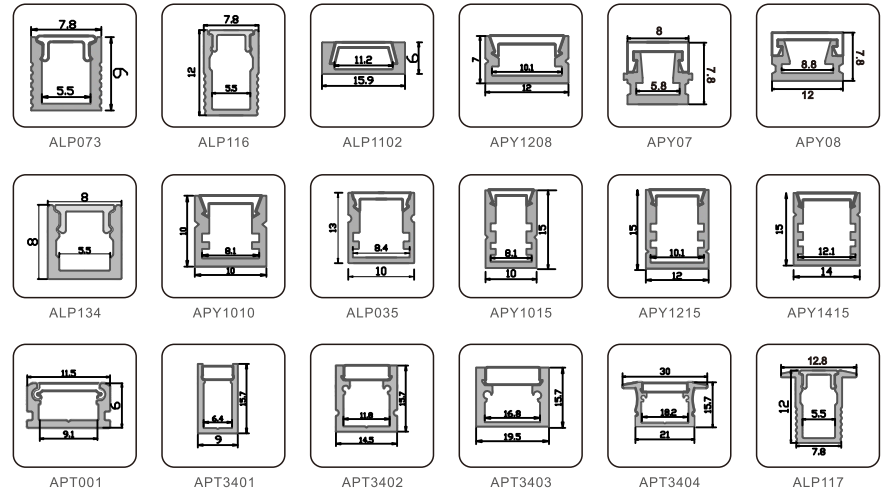

LED ALUMINUM PROFILE LED LINEAR LIGHTING

AL6063-T5 aluminum profile with high-quality surface treatment and three optional colors of black, white and silver.

High light transmission diffuser makes dots free LED linear lighting. Customized size, structure, length and color is warmly welcome.

Support 0~10V, Bluetooth dimming

1. Mini LED Profile

2. LED Profile for Auxiliary Lighting

2.LED Profile for Auxiliary Lighting

3.Waterproof LED Profile

4. Inground LED Profile

5. LED Profile for Wardrobe and Cabinet Light

6. LED Profile for Dry-wall

7.LED Profile for Tube Light

8.LED Profile for Step Light

9.LED Profile for Skirting Board

10.LED Profile For Up & Down Lighting

11.LED Profile for Corner

12.Driver-In LED Profile for Main Lighting