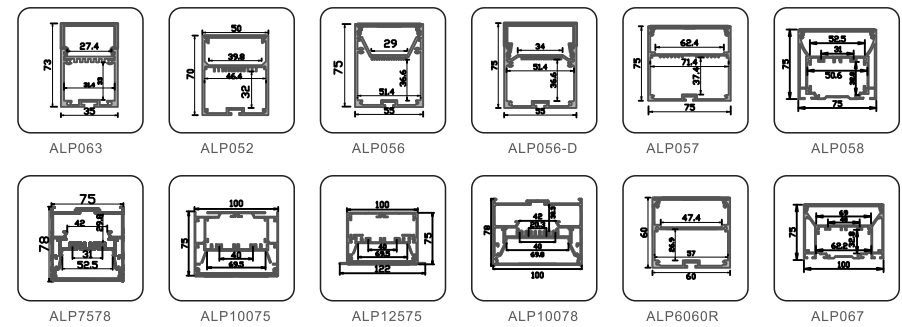

6. LED Profile for Dry-wall

7.LED Profile for Tube Light

8.LED Profile for Step Light

9.LED Profile for Skirting Board

10.LED Profile For Up & Down Lighting

11.LED Profile for Corner

12.Driver-In LED Profile for Main Lighting

13. Big Power LED Profile for Main Lighting

14. LED Profile for Wall & Ceiling Lighting