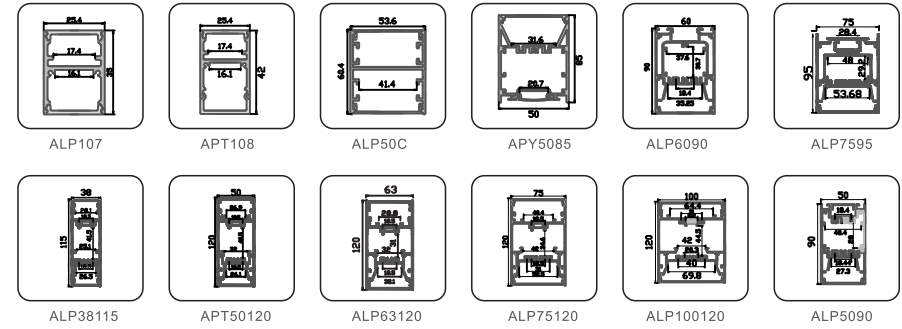

Support 0~10V, Bluetooth dimming

1. Mini LED Profile

2. LED Profile for Auxiliary Lighting

2.LED Profile for Auxiliary Lighting

3.Waterproof LED Profile

4. Inground LED Profile

5. LED Profile for Wardrobe and Cabinet Light

6. LED Profile for Dry-wall

7.LED Profile for Tube Light

8.LED Profile for Step Light

9.LED Profile for Skirting Board

10.LED Profile For Up & Down Lighting

11.LED Profile for Corner

12.Driver-In LED Profile for Main Lighting

13. Big Power LED Profile for Main Lighting

14. LED Profile for Wall & Ceiling Lighting