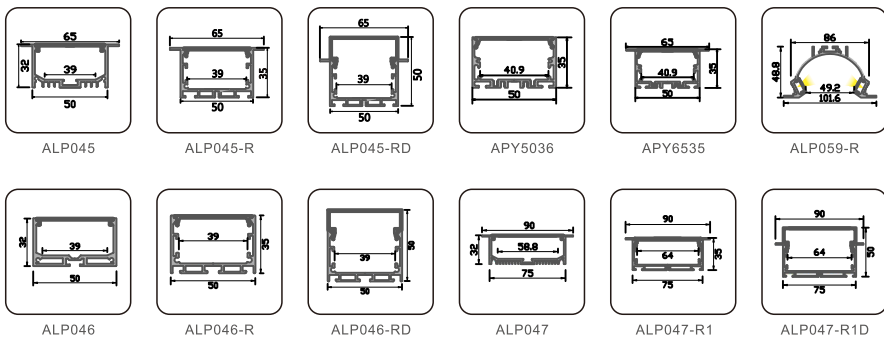

6. LED Profile for Dry-wall

7.LED Profile for Tube Light

8.LED Profile for Step Light

9.LED Profile for Skirting Board

10.LED Profile For Up & Down Lighting

11.LED Profile for Corner

12.Driver-In LED Profile for Main Lighting

13. Big Power LED Profile for Main Lighting

14. LED Profile for Wall & Ceiling Lighting