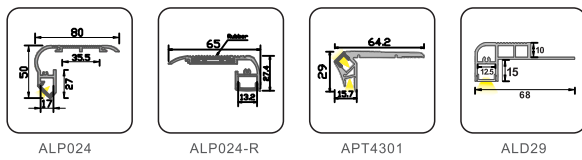

Support 0~10V, Bluetooth dimming

1. Mini LED Profile

2. LED Profile for Auxiliary Lighting

2.LED Profile for Auxiliary Lighting

3.Waterproof LED Profile

4. Inground LED Profile

5. LED Profile for Wardrobe and Cabinet Light

6. LED Profile for Dry-wall

7.LED Profile for Tube Light

8.LED Profile for Step Light

9.LED Profile for Skirting Board

10.LED Profile For Up & Down Lighting

11.LED Profile for Corner

12.Driver-In LED Profile for Main Lighting