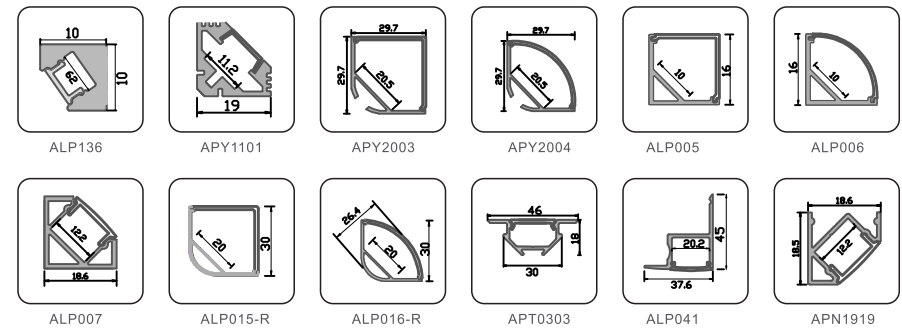

Support 0~10V, Bluetooth dimming

1. Mini LED Profile

2. LED Profile for Auxiliary Lighting

2.LED Profile for Auxiliary Lighting

3.Waterproof LED Profile

4. Inground LED Profile

5. LED Profile for Wardrobe and Cabinet Light

6. LED Profile for Dry-wall

7.LED Profile for Tube Light

8.LED Profile for Step Light

9.LED Profile for Skirting Board

10.LED Profile For Up & Down Lighting

11.LED Profile for Corner

12.Driver-In LED Profile for Main Lighting

13. Big Power LED Profile for Main Lighting

14. LED Profile for Wall & Ceiling Lighting