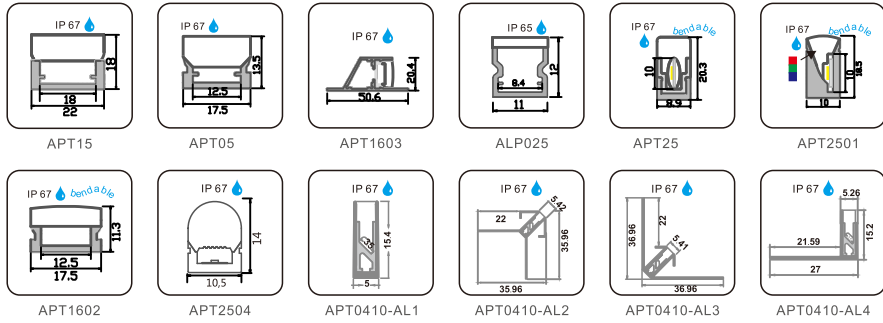

Support 0~10V, Bluetooth dimming

1. Mini LED Profile

2. LED Profile for Auxiliary Lighting

2.LED Profile for Auxiliary Lighting

3.Waterproof LED Profile

4. Inground LED Profile

5. LED Profile for Wardrobe and Cabinet Light

6. LED Profile for Dry-wall

7.LED Profile for Tube Light

8.LED Profile for Step Light

9.LED Profile for Skirting Board

10.LED Profile For Up & Down Lighting

11.LED Profile for Corner

12.Driver-In LED Profile for Main Lighting