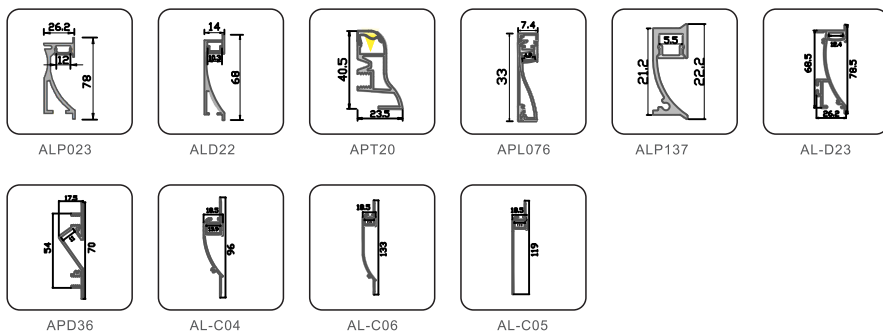

Support 0~10V, Bluetooth dimming

1. Mini LED Profile

2. LED Profile for Auxiliary Lighting

2.LED Profile for Auxiliary Lighting

3.Waterproof LED Profile

4. Inground LED Profile

5. LED Profile for Wardrobe and Cabinet Light

6. LED Profile for Dry-wall

7.LED Profile for Tube Light

8.LED Profile for Step Light

9.LED Profile for Skirting Board

10.LED Profile For Up & Down Lighting

11.LED Profile for Corner

12.Driver-In LED Profile for Main Lighting

13. Big Power LED Profile for Main Lighting

14. LED Profile for Wall & Ceiling Lighting