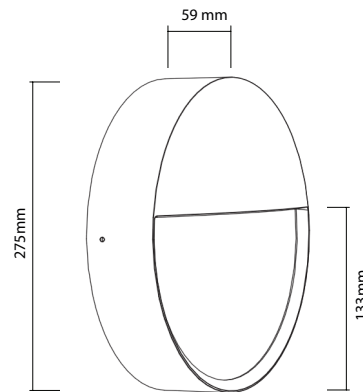

**Features**

- System power : 12W & 18W
- Input voltage: 200-240V
- Aluminium housing made by high grade material
- IP65 & IK10
- Triac dimmable and color changeable functions are available

**Applications**

- Stairway
- Corridor
- Garden compound wall
- Balconies

**Technical Drawing**

**Technical Specifications**

Tolerance: ±2.5mm

Article Number		WL-LAGOONR-12	WL-LAGOONR-18
Product	Lumen output	1000lm	1500lm
	Beam angle	110°	110°
	Color	3000K/4000K/6500K	3000K/4000K/6500K
Environmental	Operating temperature	-30°C To 45°C	-30°C To 45°C
	Operating humidity range	10 - 90% RH	10 - 90% RH
	Ingress protection	IP65	IP65
	LED lifetime	50,000hrs	50,000hrs
Power	Mains input	200-240VAC	200-240VAC
	Power consumption maximum	12W	18W
Physical	Housing	Aluminium	Aluminium
	Cover	PC	PC
	Dimensions (D x T)	275mm x 59mm	275mm x 59mm
	Type Base	Surface Mounted	Surface Mounted
Control	Control system	ON-OFF / Dimmable / Color Changeable	ON-OFF / Dimmable / Color Changeable